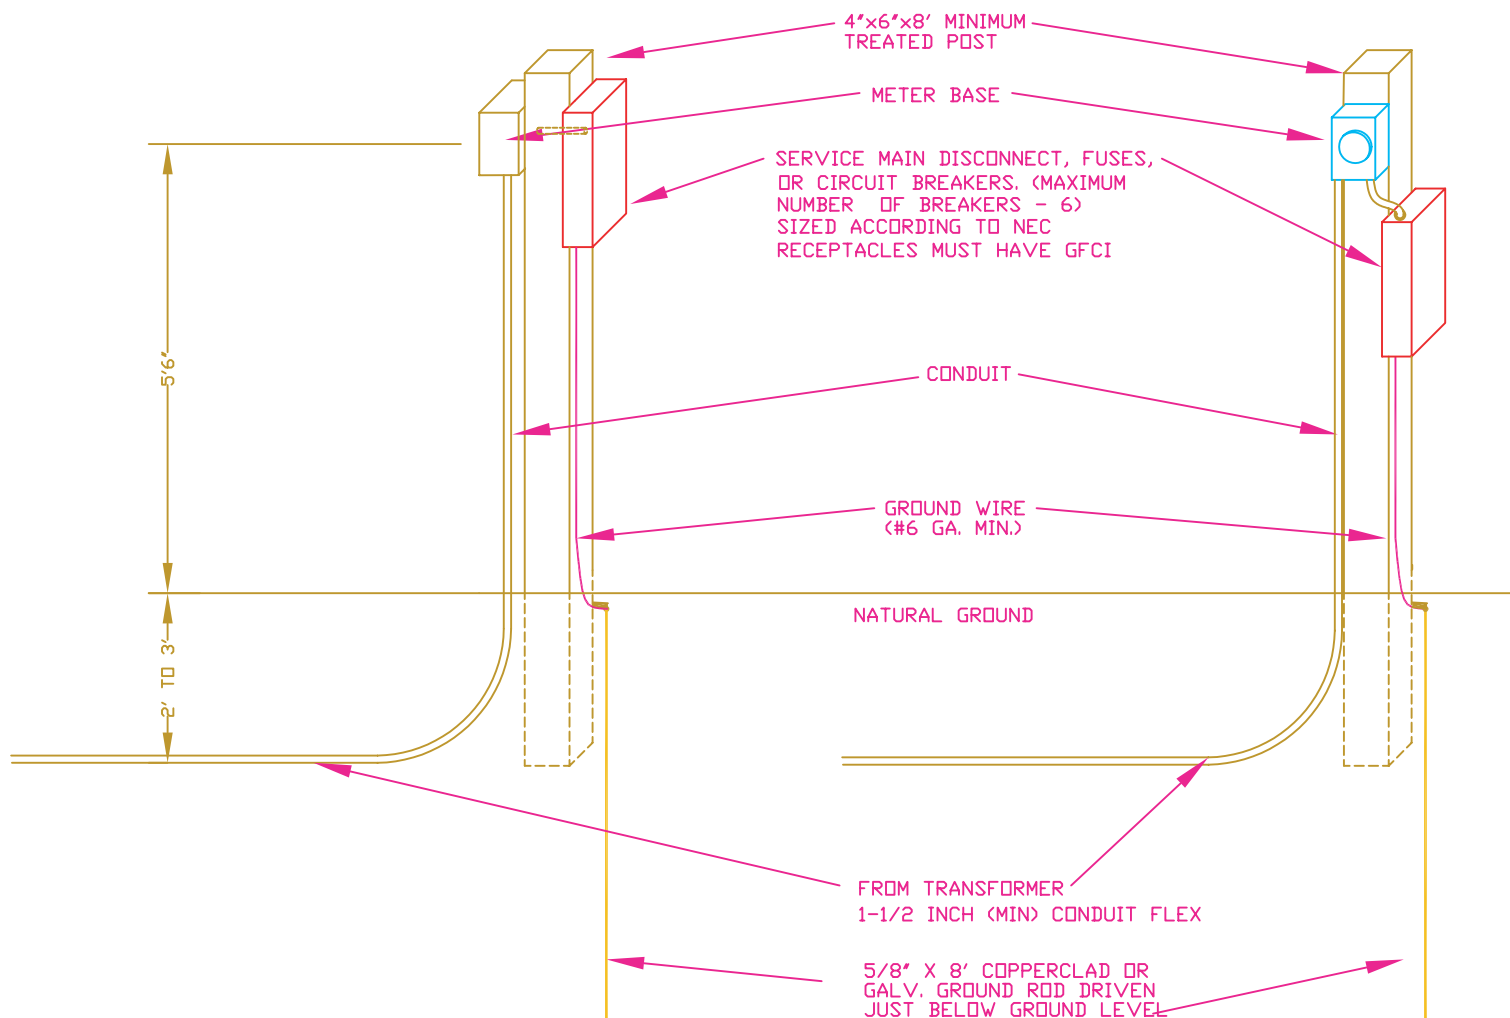

DISCONNECT REAR MOUNTED

DISCONNECT SIDE MOUNTED

NOTE: MEMBER NOT REQUIRED TO BURY FLEX

**TEMPORARY CONSTRUCTION METER POLE
UNDERGROUND SOURCE**

**BEAUREGARD ELECTRIC COOPERATIVE INC.
DERIDDER, LOUISIANA 70634**

*NOTIFY CITY, MUNICIPAL, OR PARISH FOR ANY CODES, PERMITS OR REQUIREMENTS APPLICABLE.
*FACILITIES SHALL COMPLY WITH NATIONAL ELECTRIC CODE (NEC)
*LA-1 CALL 1-800-272-3020
PLEASE CALL BEFORE DIGGING