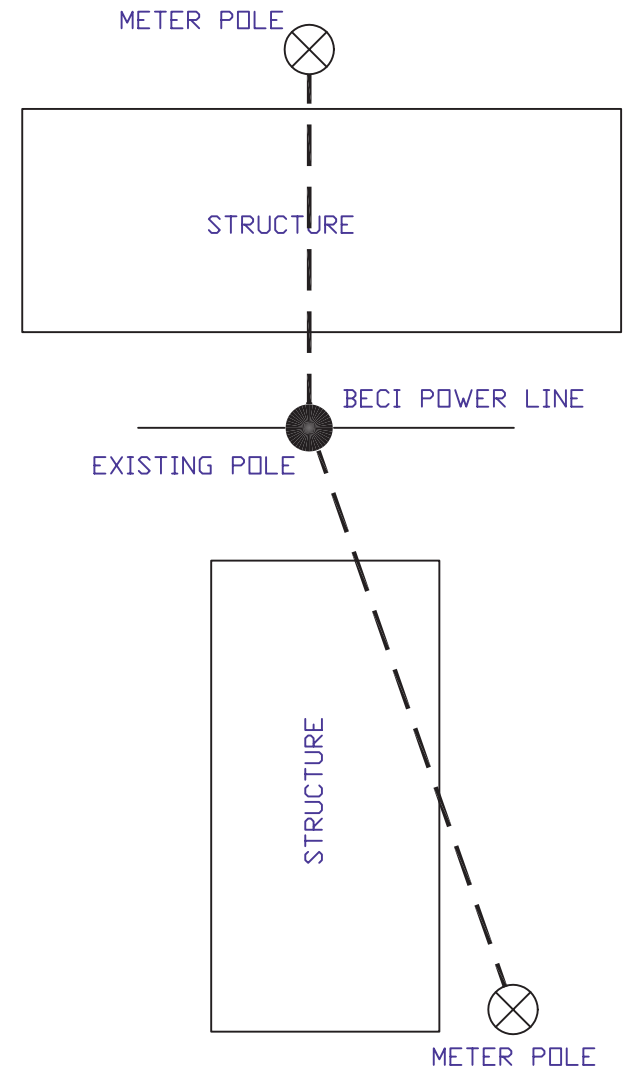

ACCEPTABLE POLE ARRANGEMENT

UNACCEPTABLE POLE ARRANGEMENT

ACCEPTABLE POLE ARRANGEMENT UP TO 300V PHASE TO GROUND

BEAUREGARD ELECTRIC COOPERATIVE INC.
DERIDDER, LOUISIANA 70634

*NOTIFY CITY, MUNICIPAL, OR PARISH FOR ANY CODES, PERMITS OR REQUIREMENTS APPLICABLE.

*FACILITIES SHALL COMPLY WITH NATIONAL ELECTRIC CODE (NEC)

*LA-1 CALL 1-800-272-3020
PLEASE CALL BEFORE DIGGING