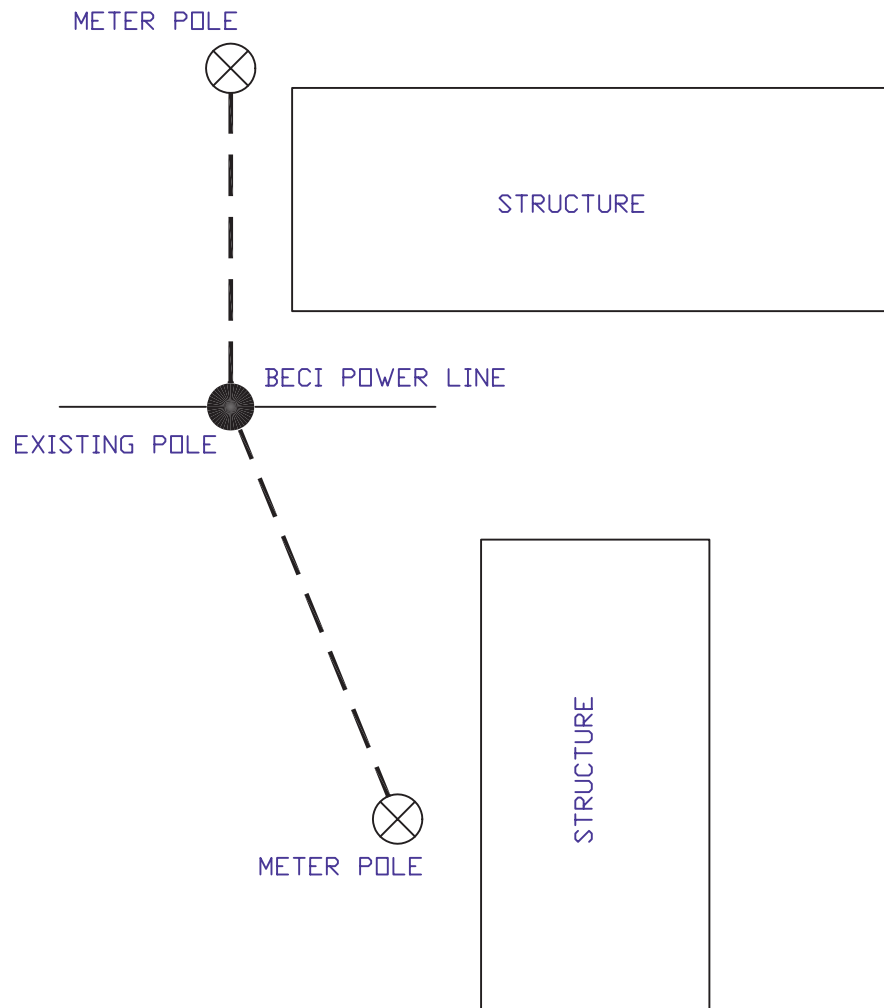

ACCEPTABLE POLE ARRANGEMENT

UNACCEPTABLE POLE ARRANGEMENT

ACCEPTABLE POLE ARRANGEMENT UP TO 300V PHASE TO GROUND

BEAUREGARD ELECTRIC COOPERATIVE INC.
DERIDDER, LOUISIANA 70634

*NOTIFY CITY, MUNICIPAL, OR PARISH FOR ANY CODES, PERMITS OR REQUIREMENTS APPLICABLE.

*FACILITIES SHALL COMPLY WITH NATIONAL ELECTRIC CODE (NEC)

*LA-1 CALL 1-800-272-3020
PLEASE CALL BEFORE DIGGING